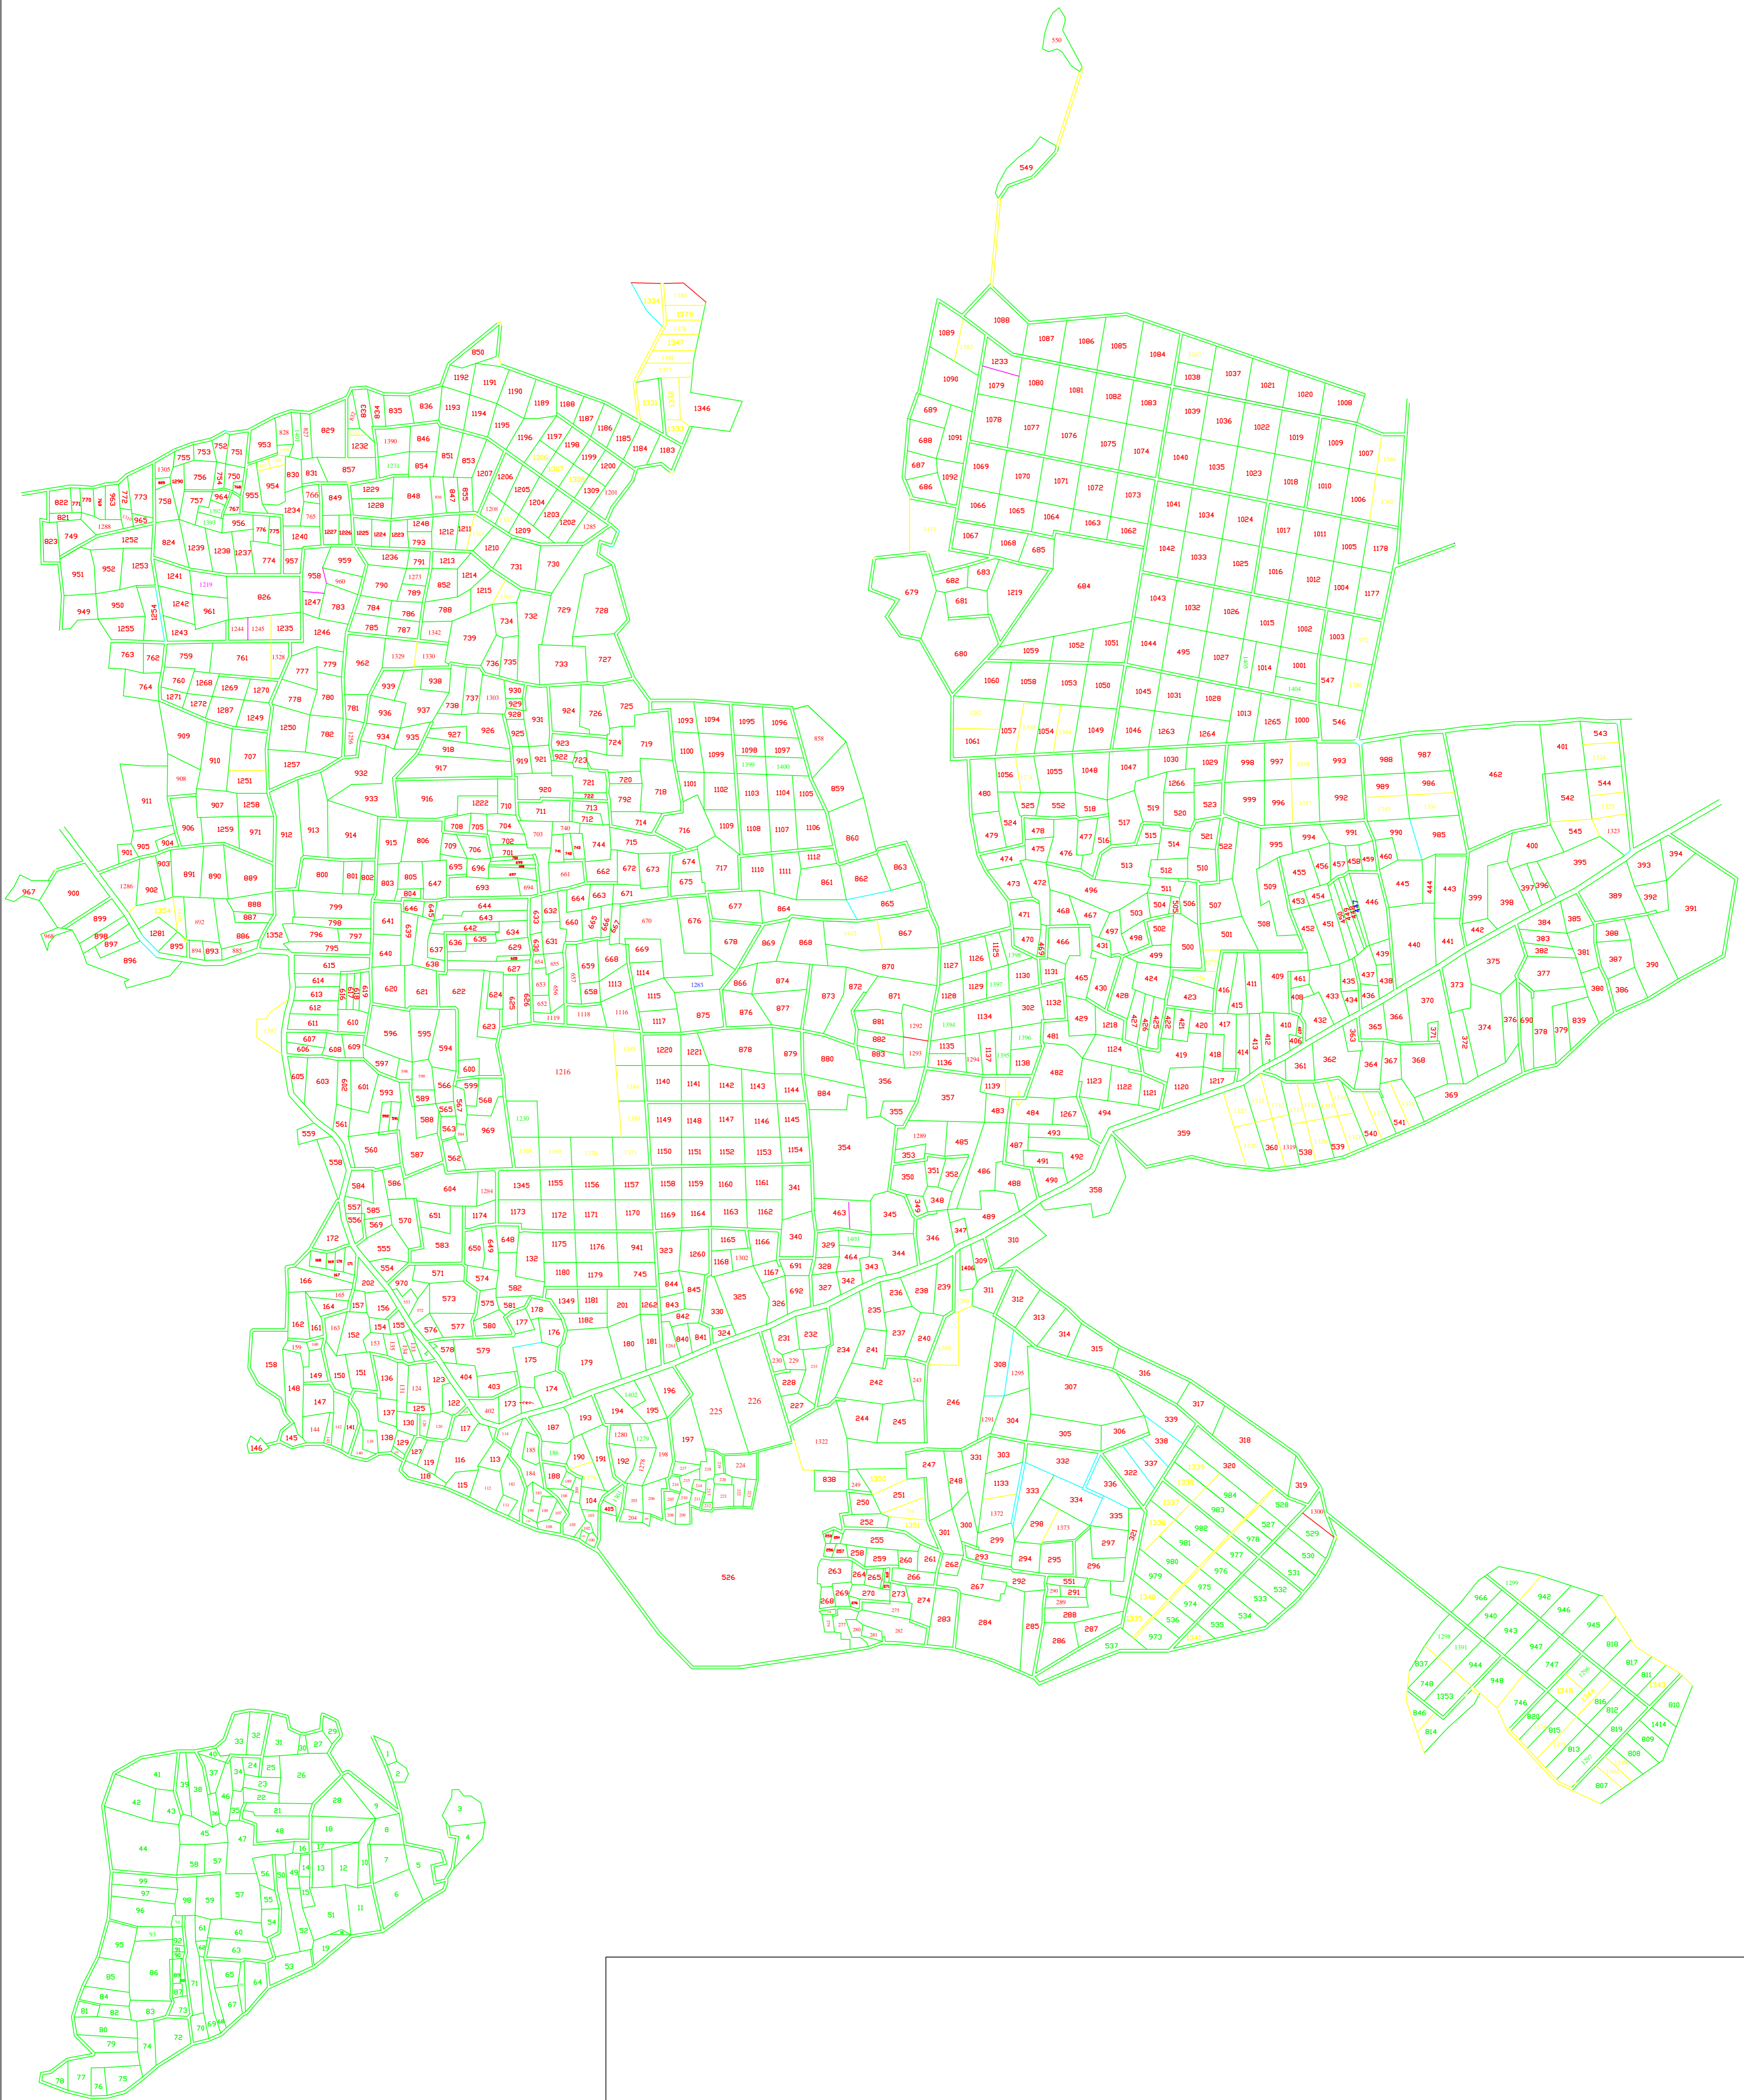

# LAMU EAST DISTRICT

# PATE SETTLEMENT SCHEME

SCALE =1:10000